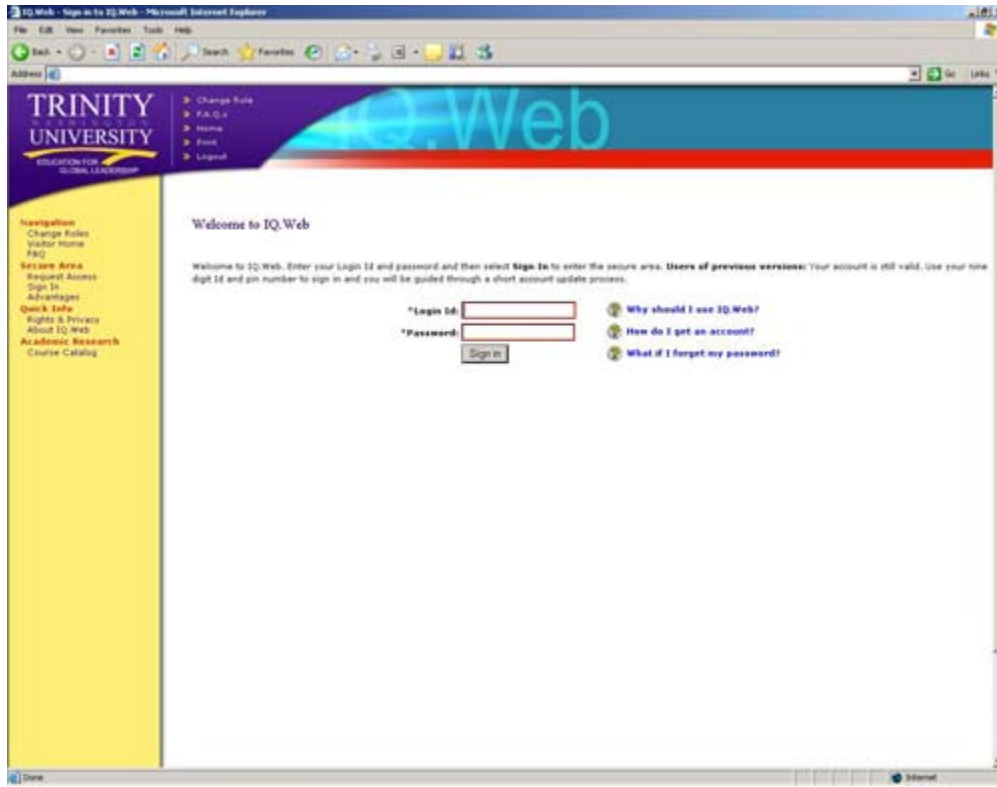

## IQ.Web Student Cheat Sheet: *Logging In*

Connect to the Trinity IQ.Web system by opening your Internet Explorer browser to <http://www.trinitydc.edu> -> *For Current Students* -> *Login to IQ.Web*. After using your *login name* and *password* that you received (via e-mail) from Trinity, select the **Sign In** button (see figure below) to complete the login process.