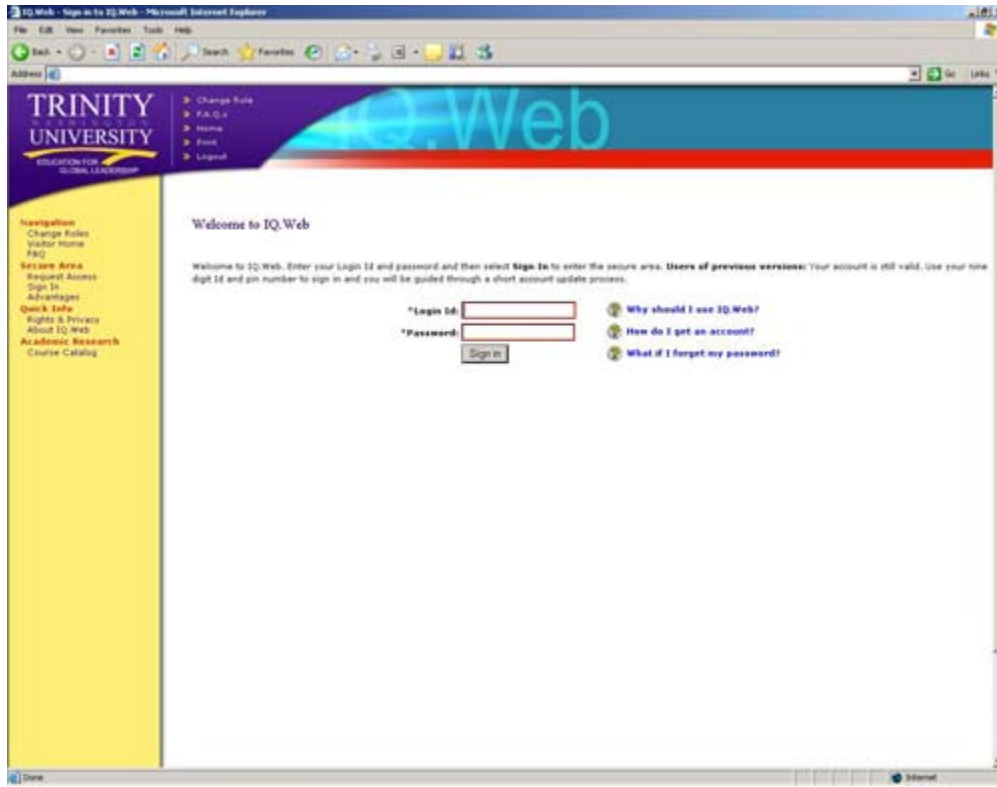

## IQ.Web Faculty Cheat Sheet: *Logging In*

Connect to the Trinity IQ.Web system by opening your Internet Explorer browser to <http://www.trinitydc.edu> -> *For Faculty/Staff* -> *Login to IQ.Web*. After using your *login name* and *password* that you received (via e-mail) from Trinity, select the **Sign In** button (see figure below) to complete the login process.